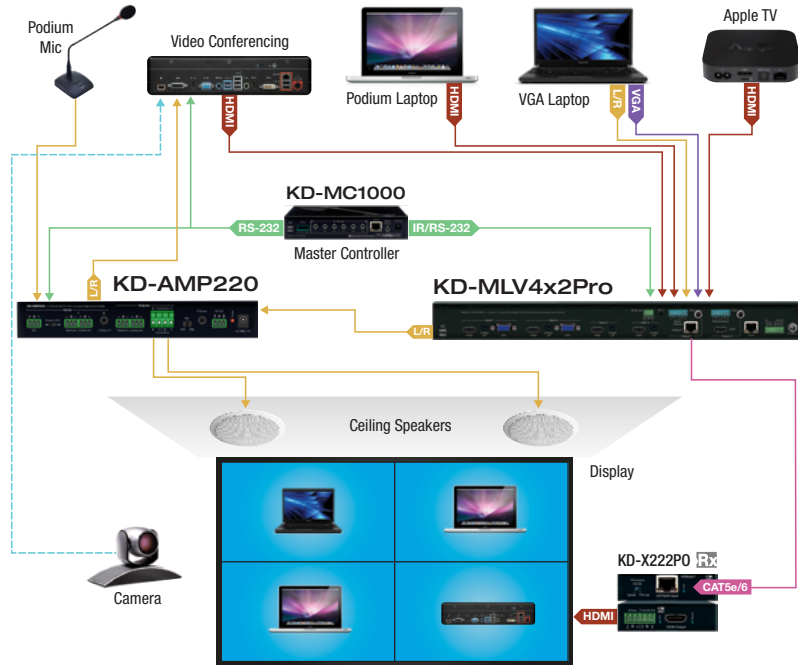

KD-AMP220

2 Channel 20 Watt Per Channel, Compact Digital Audio Amplifier

Advanced System Design Example

Basic System Design Example