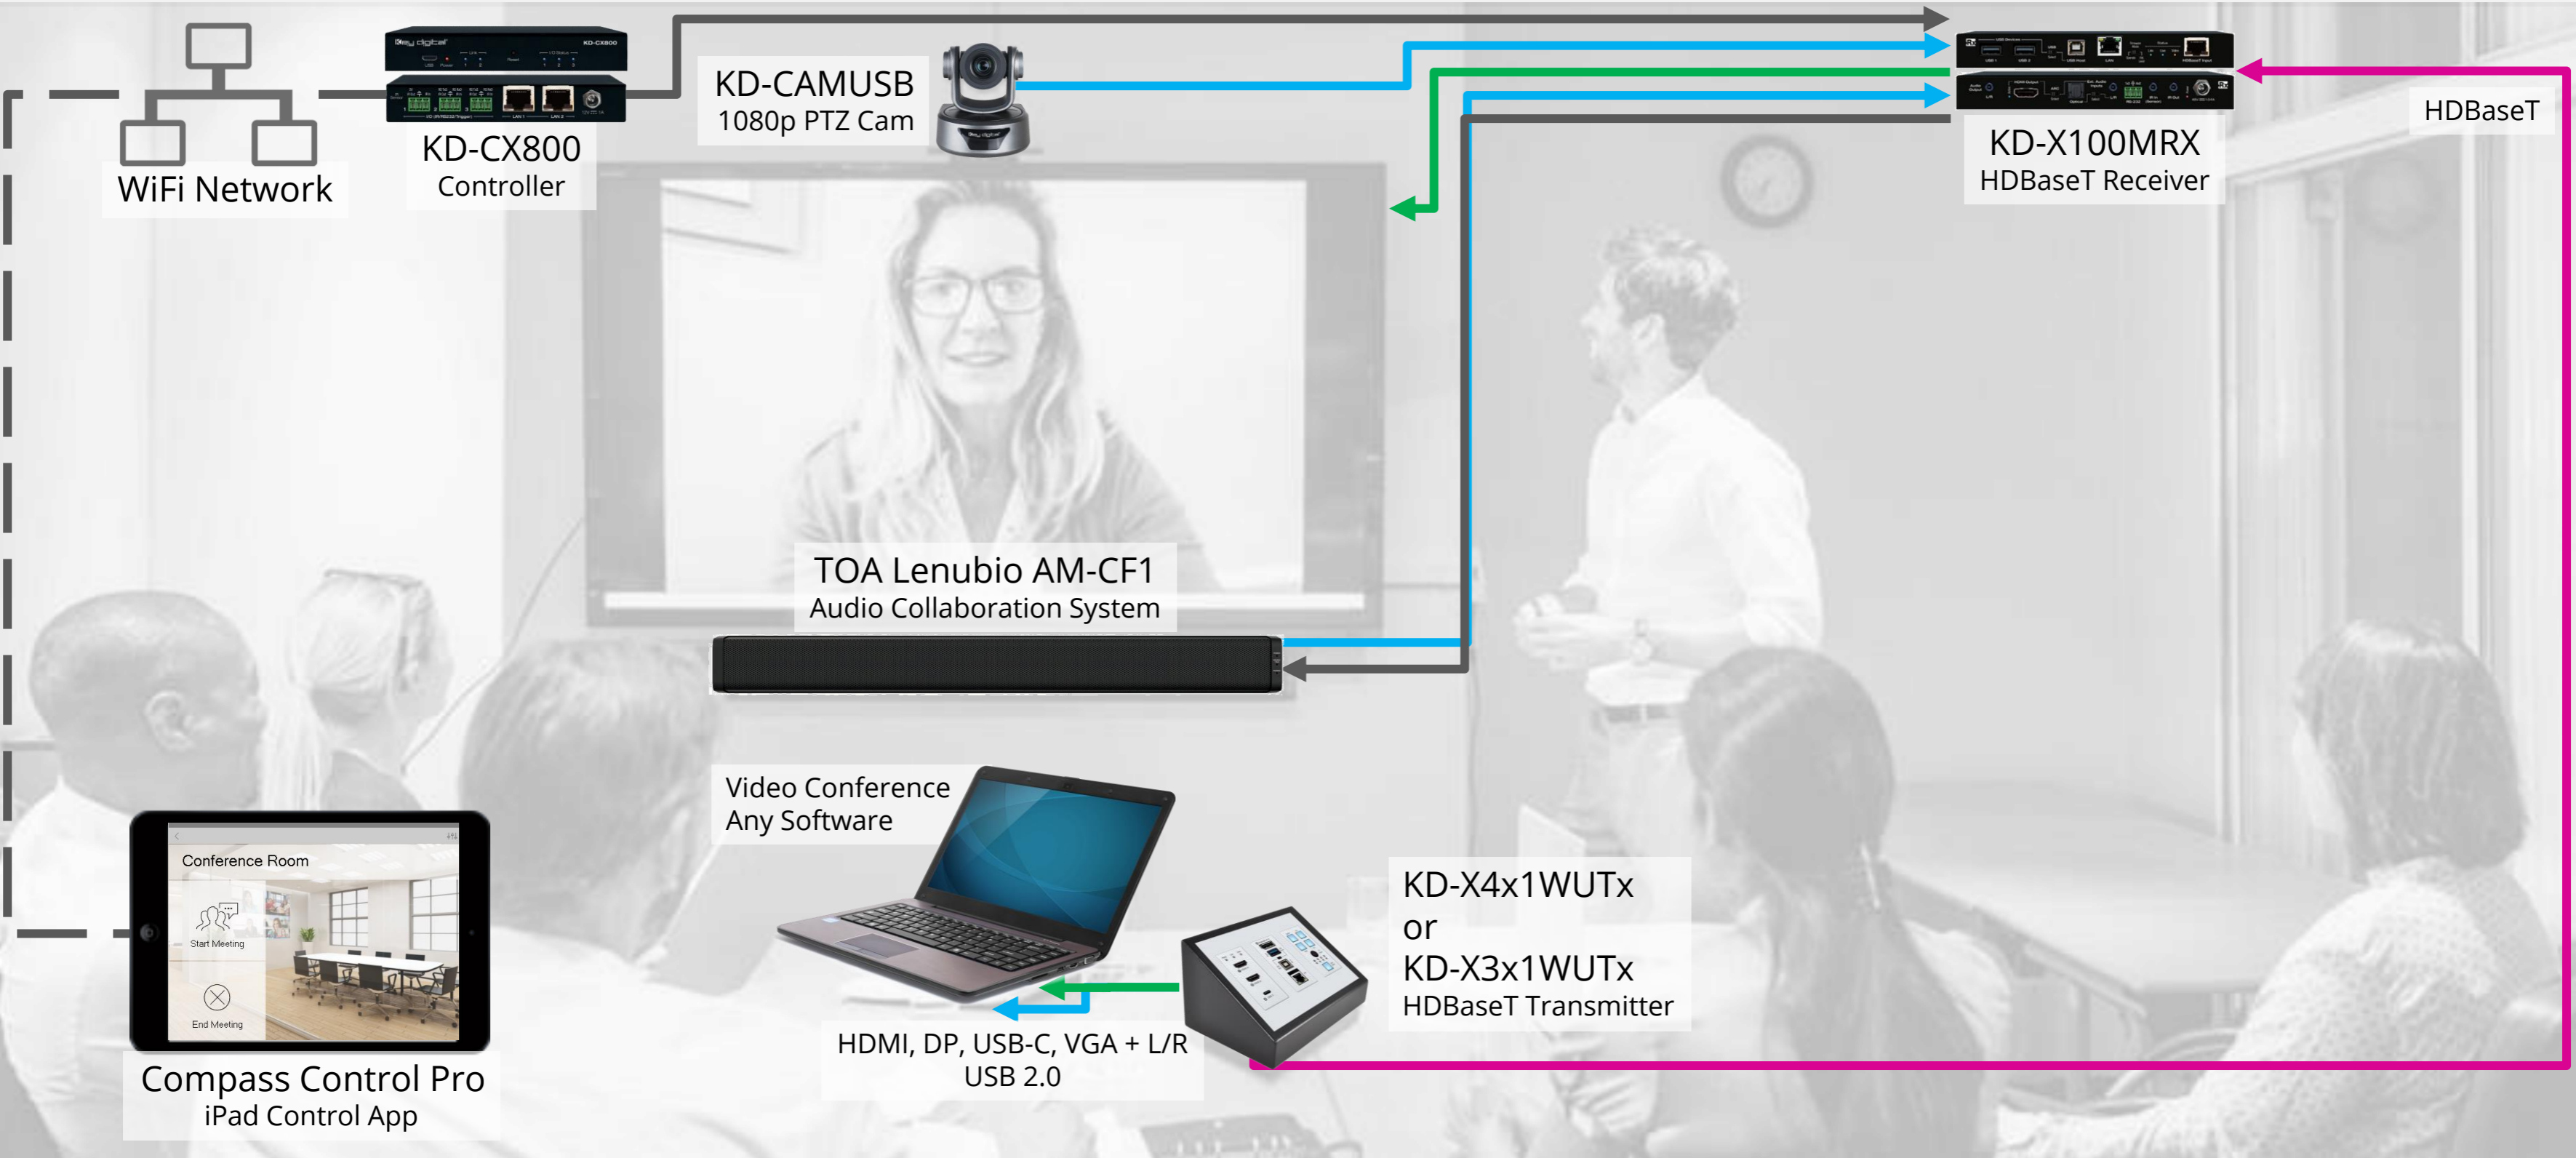

Products shown: TOA [Lenubio](#), Key Digital [KD-X4x1WUTx / KD-X3x1WUTx](#), [KD-UPS52U](#), [KD-X100MRx](#), [KD-CamUSB](#), [KD-CX800](#), [KD-ProCL1](#)
System Delivery: Connect laptop USB and AV to present and provide remote participants an HD 1080p professional auto-PTZ controlled view of the conference space while speaking with each other just as they would in normal conversation thanks to the integrated array mic and soundbar.

Products shown: TOA [Lenubio](#), Key Digital [KD-X4x1WUTx / KD-X3x1WUTx](#), [KD-X100MRx](#), [KD-CamUSB](#), [KD-CX800](#), [KD-ProCL1](#)
System Delivery: Connect laptop USB and AV to present and provide remote participants an HD 1080p professional auto-PTZ controlled view of the conference space while speaking with each other just as they would in normal conversation thanks to the integrated array mic and soundbar.