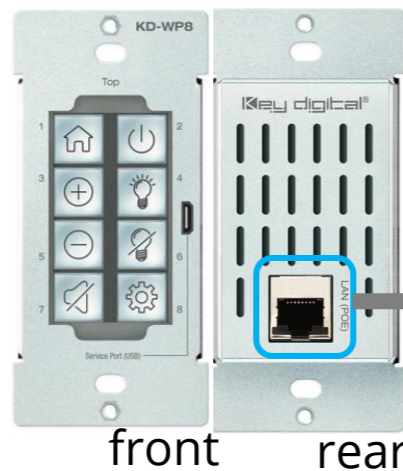

Training Room / Lecture Hall with Wall Plate Plug-In

AV Sources

3x HDMI

1x HDBaseT

or

KD-X2x1WDTx
Optional

KD-X2x1WVTx
Optional

1x Mic

KD-BYOD4K
Optional add
for wireless
casting

KD-PS42

CAT5e/6
<40m @ 4K
<70m @ 2K

KD-Amp220

Pre-Amp mode for optional
Distributed/Expanded Audio

KD-WP8

PoE Network

or

PoE Injector

Display or Projector

CEC Display Control
Power, AV Mute, Volume

KD-X40MRx

Speakers