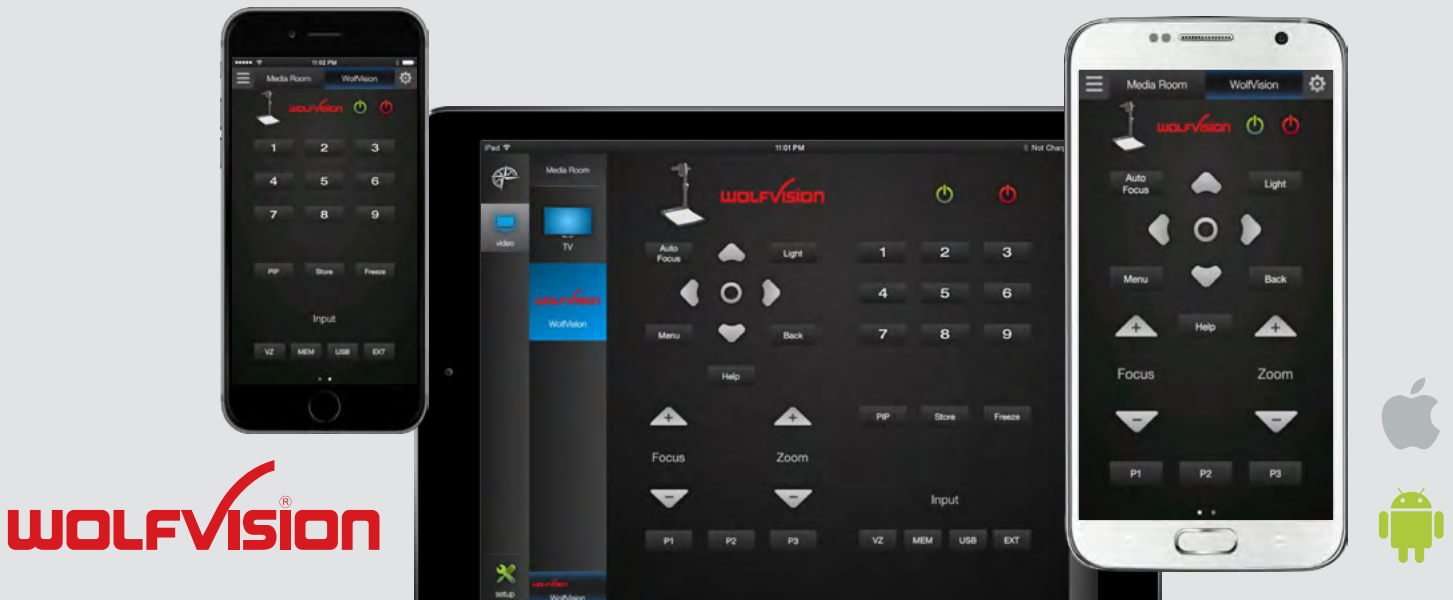

# WolfVision® Module Now Available on the Compass Control® System

WolfVision® VZ-8 Plus Visualizer is now compatible with the Compass Control® System, the first fully integrated major control system built from the ground up to use iOS & Android devices – as its backbone.

Key Digital has developed a driver and a pre-configured GUI template for their Compass Control® system to interface with WolfVision® VZ-8 Plus Visualizer, featuring a superb native 1080p HD camera, and YSOP1 image processing engine. Compass Control® system provides VZ-8 Plus users with iOS or Android access to IP control of visualizer, zoom and focus control, preset controls, and on screen control, while having an integrated control system under their fingertips with additional video, lighting, security, and climate controls.