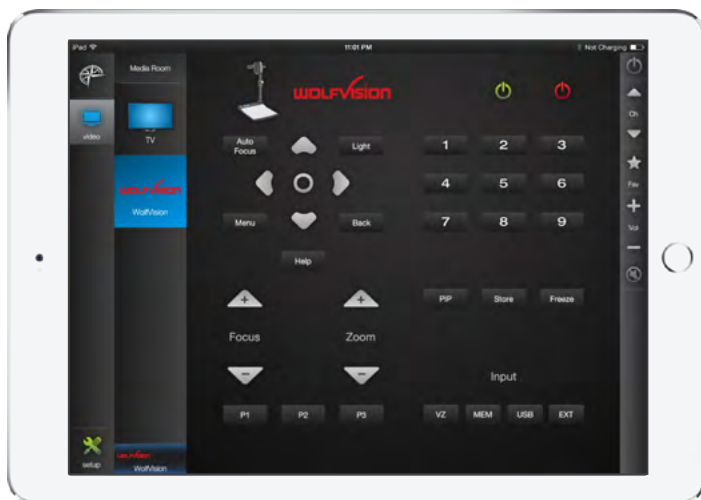

# WolfVision® Module Now Available on the Compass Control® System

WolfVision® VZ-8 Plus Visualizer is now compatible with the Compass Control® System, the first fully integrated major control system built from the ground up to use iOS & Android devices – as its backbone.

Key Digital has developed a driver and a pre-configured GUI template for their Compass Control® system to interface with WolfVision® VZ-8 Plus Visualizer, featuring a superb native 1080p HD camera, and YSOP1 image processing engine. Compass Control® system provides VZ-8 Plus users with iOS or Android access to IP control of visualizer, zoom and focus control, preset controls, and on screen control, while having an integrated control system under their fingertips with additional video, lighting, security, and climate controls.