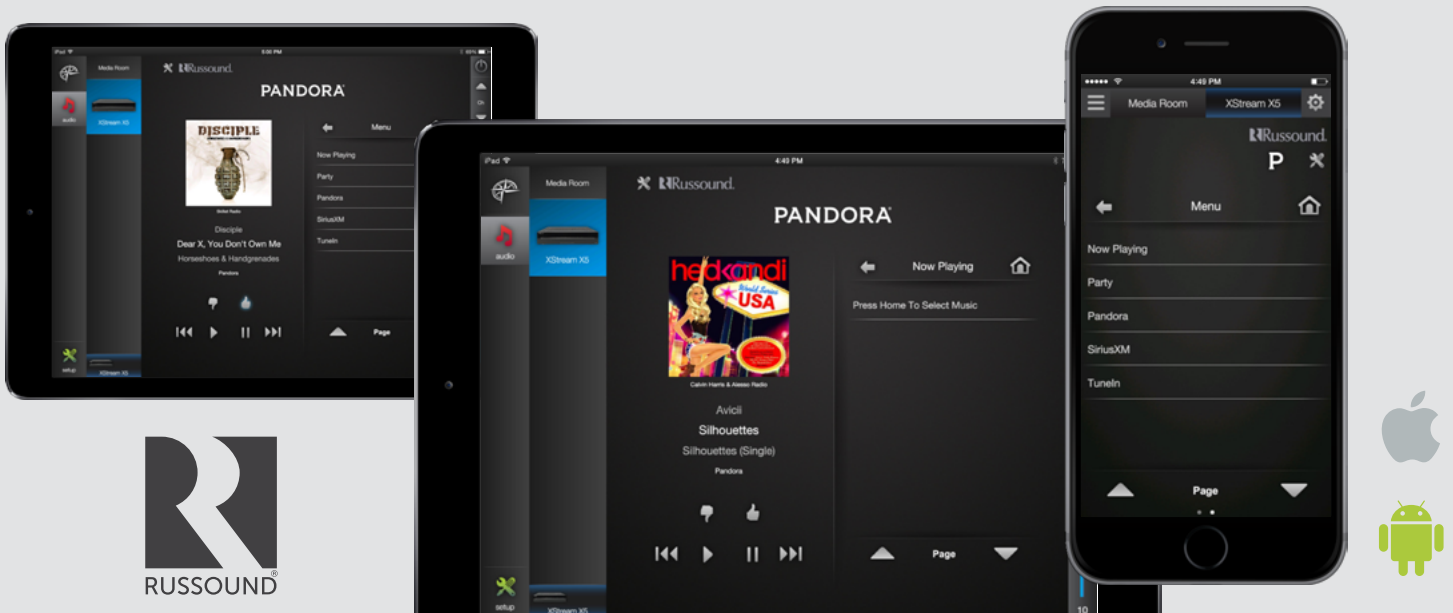

Russound® X-Stream X5 Module Available on the Compass Control®

Russound® X-Stream X5 products are now compatible with the Compass Control® Pro system, the first fully integrated major control system built from the ground up to use iOS & Android devices – as its backbone.

Key Digital has developed a driver and a pre-configured GUI template for their Compass Control® Pro system to interface with Russound® X-Stream X5 Audio System. Compass Control® Pro system gives Russound X-Zone users full control of the multi-room digital audio streaming audio system, while having an integrated control system with additional video, lighting, climate, security, and automation controls.