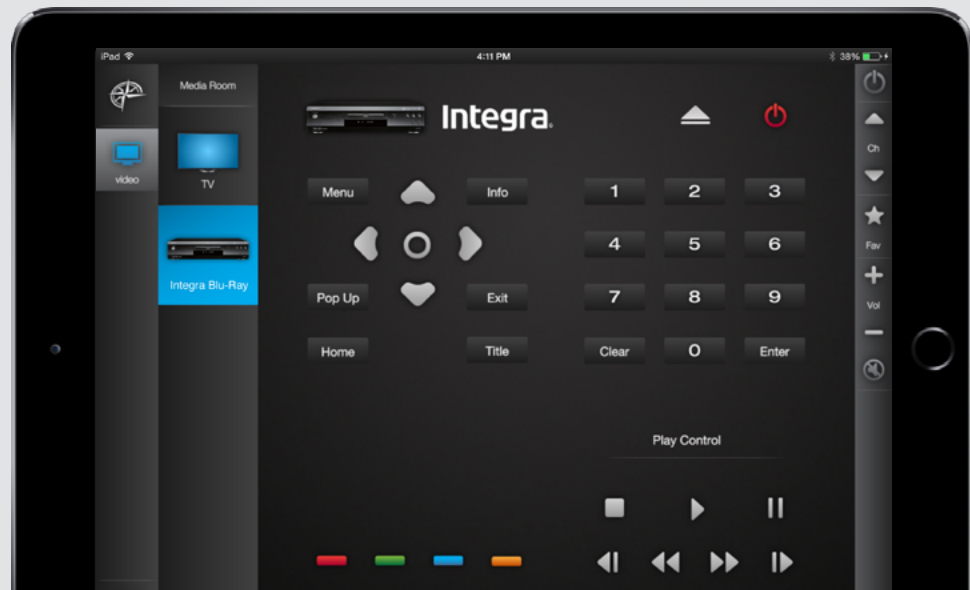

Integra® Module Now Available on the Compass Control®

Integra®

Integra® AV Receivers, Preamps and Blu-ray Players are now compatible with the Compass Control® System, the first fully integrated major control system built from the ground up to use iOS & Android devices – as its backbone.

Key Digital has developed a driver and a pre-configured GUI template for their Compass Control® system to interface with Integra® AV Receivers, Preamplifiers and Blu-ray Players. Compass Control® module provides iOS/Android access to detailed control and feedback of Integra devices – allowing precise control and constant feedback of information from the AV system, while having access to a fully integrated control system with additional audio, lighting, climate, security, and automation controls.

Module Features:

- › RS and IP Control
- › Playback Controls
- › Full Number Pad
- › Menu and directional buttons

Integra is a registered trademark of INTEGRA HOME THEATER. Compass Control is a registered trademark of Key Digital Systems. Key Digital Systems, Inc. is not affiliated, associated, authorized, endorsed by, or in any way officially connected with INTEGRA HOME THEATER.