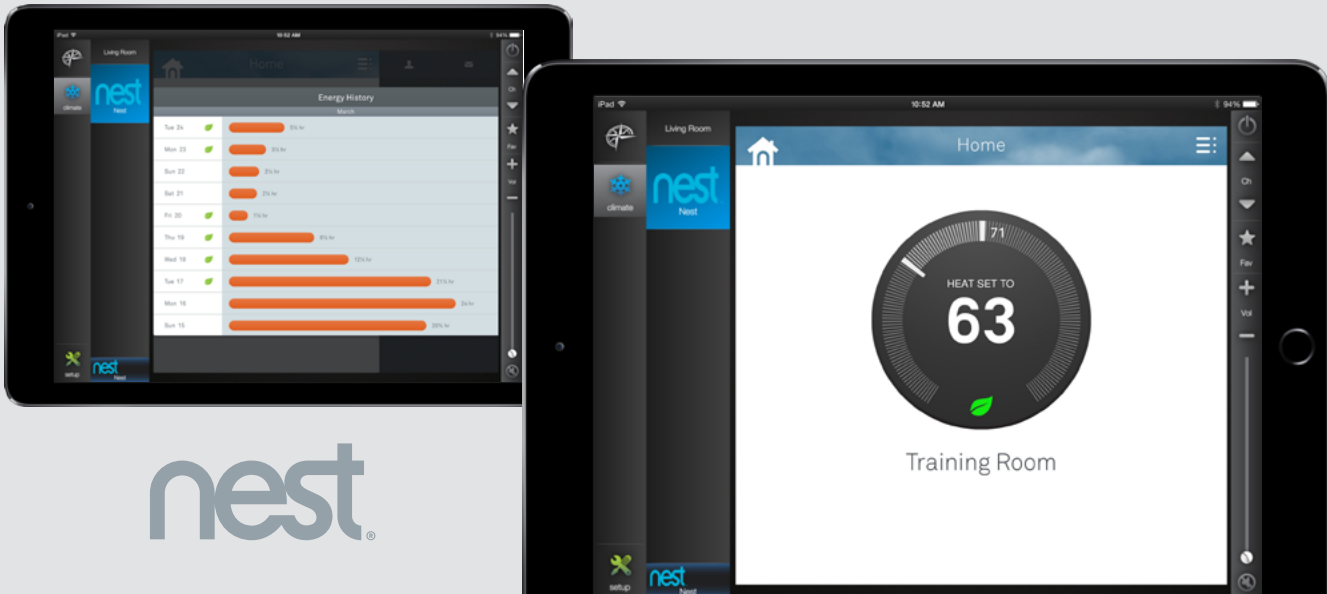

NEST® Thermostat Module Now Available on the Compass Control®

NEST® Learning Thermostat is now compatible with the Compass Control® System, the first fully integrated major control system built from the ground up to use iOS & Android devices – as its backbone.

Key Digital's Compass Control® system now offers a bi-directional driver for easy integration with NEST® Learning Thermostat via its Web App. Compass Control® system enables NEST® Learning Thermostat users with iOS or Android access to a next generation thermostat, featuring self-learning, and the ability to lower heating and cooling costs, while having an integrated control system under their fingertips with additional video, audio, security, and automation controls.

Module Features:

- › Full Bi-Directional Control over Web App
- › Thermostat mode control, scheduling control, and settings control
- › Nest Thermostat can be controlled via internet

Lifescape trademark of Lifescape Inc.. Compass Control is a registered trademark of Key Digital.
Key Digital Systems, Inc. is not affiliated, associated, authorized, endorsed by, or in any way officially connected with Lifescape Inc.