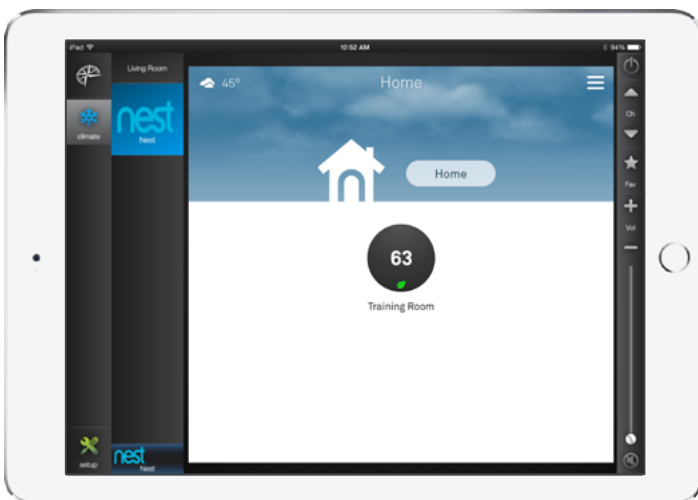

NEST® Thermostat Module Now Available on the Compass Control®

NEST® Learning Thermostat is now compatible with the Compass Control® System, the first fully integrated major control system built from the ground up to use iOS & Android devices – as its backbone.

Key Digital's Compass Control® system now offers a bi-directional driver for easy integration with NEST® Learning Thermostat via its Web App. Compass Control® system enables NEST® Learning Thermostat users with iOS or Android access to a next generation thermostat, featuring self-learning, and the ability to lower heating and cooling costs, while having an integrated control system under their fingertips with additional video, audio, security, and automation controls.

Module Features:

- › Full Bi-Directional Control over Web App
- › Thermostat mode control, scheduling control, and settings control
- › Nest Thermostat can be controlled via internet

Lifescape trademark of Lifescape Inc.. Compass Control is a registered trademark of Key Digital.
Key Digital Systems, Inc. is not affiliated, associated, authorized, endorsed by, or in any way officially connected with Lifescape Inc.