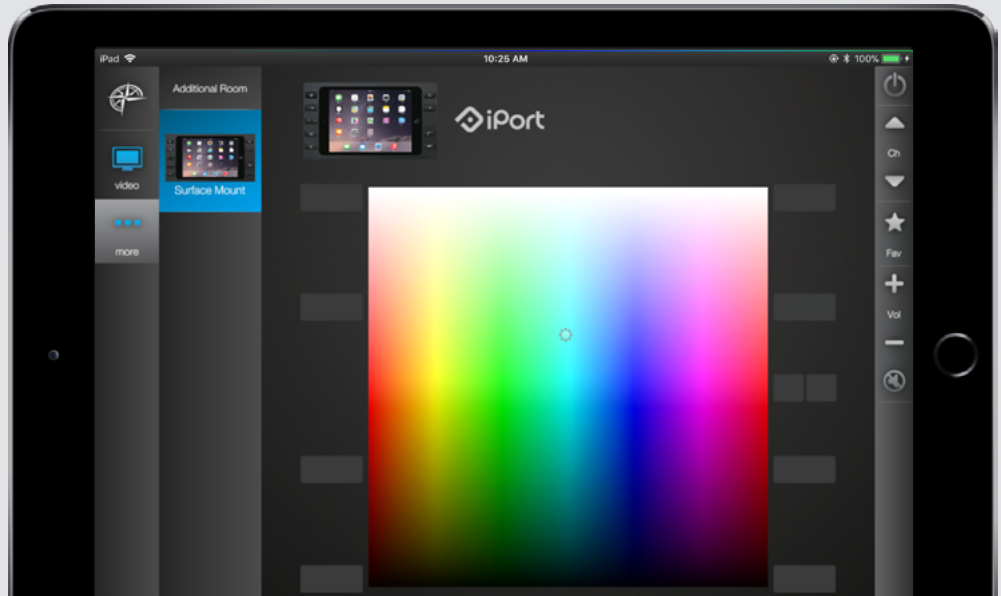

iPort® SurfaceMount Module Now Available on Compass Control® Pro

iPort® SurfaceMount is now compatible with the Compass Control® Pro, the first fully integrated major control system built from the ground up to use iOS devices – as its backbone.

Key Digital® has developed a driver and a pre-configured GUI template for the Compass Control® Pro system to interface with iPort® SurfaceMount iPad mounts with hard buttons. Compass Control® Pro system provides SurfaceMount users with bi-directional feedback and LED buttons background settings in an elegant interface, while having an integrated control system under their fingertips with additional video, audio, lighting, climate, security, and automation controls.

Module Features:

- › Bi-Directional Feedback
- › Panel Button LED background settings
- › Panel Button Project Integration

iPort is a registered trademark of Dana Innovations DBA iPort. Compass Control is a registered trademark of Key Digital Systems.
Key Digital Systems, Inc. is not affiliated, associated, authorized, endorsed by, or in any way officially connected with Dana Innovations DBA iPort.