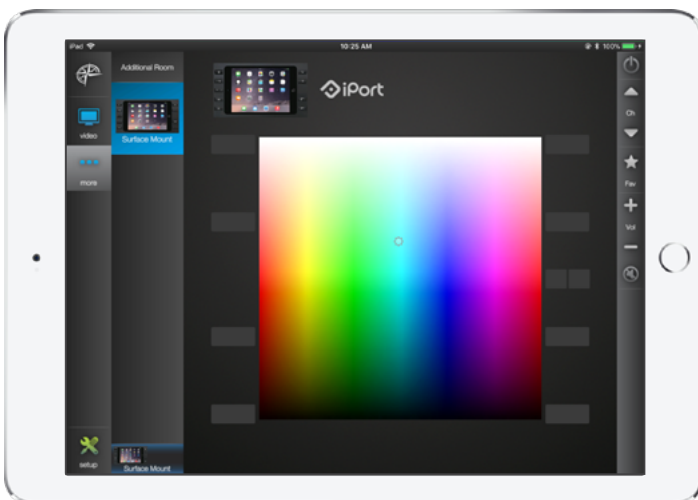

iPort® SurfaceMount Module Now Available on Compass Control® Pro

iPort® SurfaceMount is now compatible with the Compass Control® Pro, the first fully integrated major control system built from the ground up to use iOS devices – as its backbone.

Key Digital® has developed a driver and a pre-configured GUI template for the Compass Control® Pro system to interface with iPort® SurfaceMount iPad mounts with hard buttons. Compass Control® Pro system provides SurfaceMount users with bi-directional feedback and LED buttons background settings in an elegant interface, while having an integrated control system under their fingertips with additional video, audio, lighting, climate, security, and automation controls.

Module Features:

- › Bi-Directional Feedback
- › Panel Button LED background settings
- › Panel Button Project Integration

iPort is a registered trademark of Dana Innovations DBA iPort. Compass Control is a registered trademark of Key Digital Systems.
Key Digital Systems, Inc. is not affiliated, associated, authorized, endorsed by, or in any way officially connected with Dana Innovations DBA iPort.