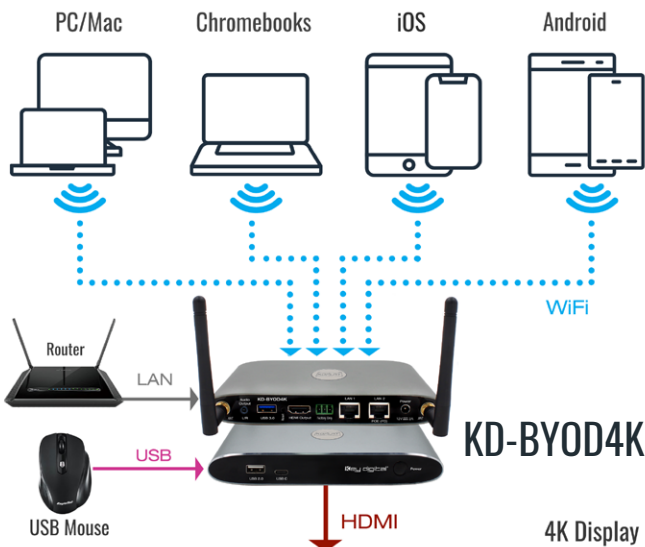

LET'S MAKE IT EASY

KDPlay™ Auto-Launch Flash

Plug into Windows or Mac computers to auto launch KDPlay™ software. No installation required!

HOW TO CONNECT & CAST

Windows PCs or Macs: Quick Launch with included Auto-Launch USB stick, or with fast KDPlay™ software download

Chromebooks: Built-in Chromecast functionality

iPad / iPhone: Built-in Screen Mirroring in iOS

Android Devices: KDPlay™ App from Google Play store

MULTI-PRESENTER MODE