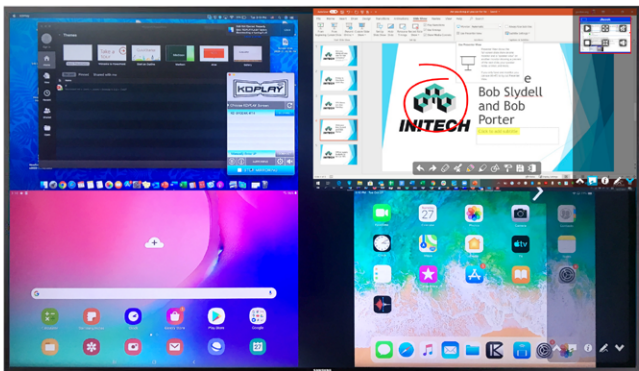

INTERACTIVE REAL-TIME SCREENS

Engaging brainstorming sessions are simplified by easy screen overlay of markup tools.

Session content is effortlessly retrieved for distribution to your class or study group.

LET'S MAKE IT EASY

KDPlay™ Auto-Launch Flash

Plug into Windows or Mac computers to auto launch KDPlay™ software. No installation required!

HOW TO CONNECT & CAST

Windows PCs or Macs: Quick Launch with included Auto-Launch USB stick, or with fast KDPlay™ software download

Chromebooks: Built-in Chromecast functionality

iPad / iPhone: Built-in Screen Mirroring in iOS

Android Devices: KDPlay™ App from Google Play store

MULTI-PRESENTER MODE

FULL SCREEN MODE WITH ANNOTATIONS

KD-BYOD4K

4K KDPlay Wireless Presentation Gateway for PC, Mac, iOS, Android and Chrome OS devices. Screen Mirroring via LAN or WiFi with built-in Antenna. Full & Multi-Presenter Viewing Modes.

ADDRESSING MODERN EDUCATIONAL CHALLENGES