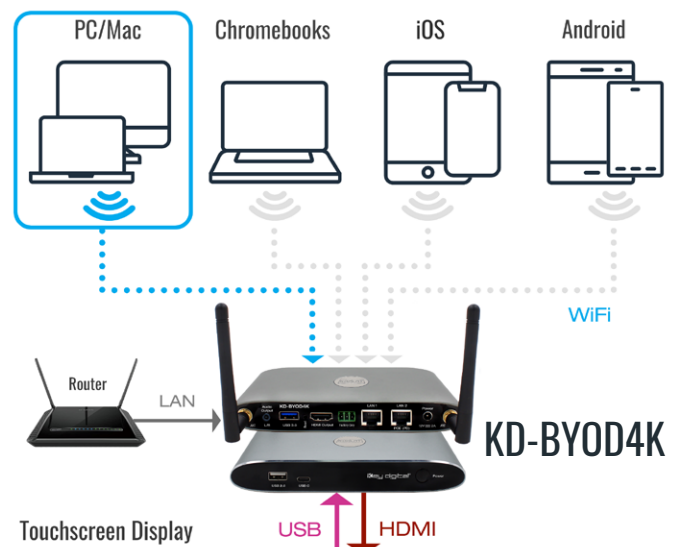

FULL SCREEN MODE WITH ANNOTATIONS