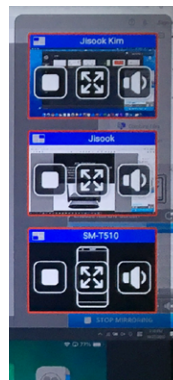

ADDRESSING MODERN EDUCATIONAL CHALLENGES

- › **Easy Connection:** Up to 16 simultaneous devices may connect, with access always provided to new connecting devices and automatic disconnect of oldest non-casting devices in case of maximum being reached
- › **Extended Monitor:** Feature enables dual display setups such as video conference and presentation content view on side-by-side panels
- › **Content Preview:** Collapsible dock on side of display provides preview thumbnail and name of devices casting via KDPlay app
- › **Touch Screen / Mouse Forwarding:** Connect touchscreen or mouse USB to unit to point and click on casted device
- › **Moderator Management:** Administrator may start & stop device casting via web control page
- › **Web GUI Administration:** School staff can access unit setup, moderator, and security tools on web browser
- › **Audio De-embedding:** Audio of the casted device is de-embedded for ease of integrating with audio amplification and mixing systems

SMOOTH VIDEO

KD-BYOD4K delivers glitch-free video up to 4K thanks to internal video optimization.

MULTI-PLATFORM

User-friendly KDPlay™ app unifies casting from Windows, Mac, and Android. iOS and Chrome OS devices are natively supported with AirPlay and Chromecast.

INTERACTIVE

Transforms any display or projector into an interactive board with annotation, whiteboard functionality and screen capture features.

SECURITY SMART

Connection password, casting pins, and data encryption may all be applied with four different security levels.